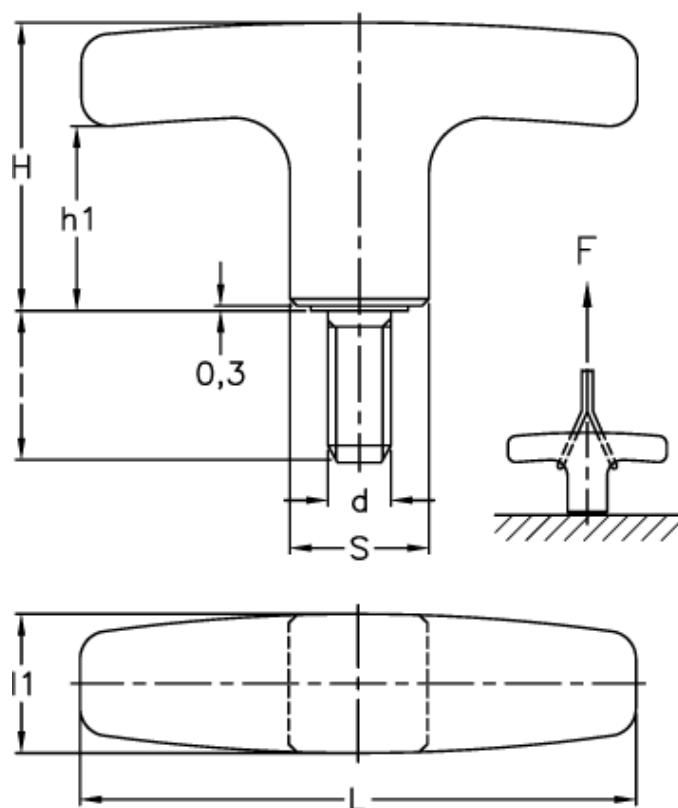

Article number: 2304032439

Description: E+G Handle  
L.652/55 p-M8x20

## Measures

d 6g = M8

F (N) = 3300

h = 20

H = 33

h1 = 22.0

L = 55

l1 = 14

S = 14x14